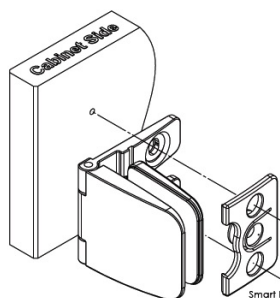

PRODUCT SHEET

Description:

Mounting Plate "Smart-Fix" F/Obsession Hinge, Brass, CPL,

Item number:

15.06.485-0

Units	Box	Carton	HS Code	Barcode
Pcs.	1	100	8302420090	 5704866510240

Obsession Hinge: 15.06.480/481