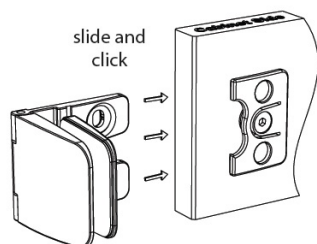

PRODUCT SHEET

Description:

Mounting Plate "Smart-Fix" F/Obsession Hinge, Brass, CPL,

Item number:

15.06.485-0

Units	Box	Carton	HS Code	Barcode
Pcs.	1	100	8302420090	 5704866510240

Obsession Hinge: 15.06.480/481