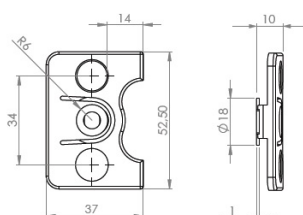

PRODUCT SHEET

Description:

Mounting Plate "Smart-Fix" F/Obsession Hinge, Brass, CPL,

Item number:

15.06.485-0

Units	Box	Carton	HS Code	Barcode
Pcs.	1	100	8302420090	 5704866510240

Obsession Hinge: 15.06.480/481